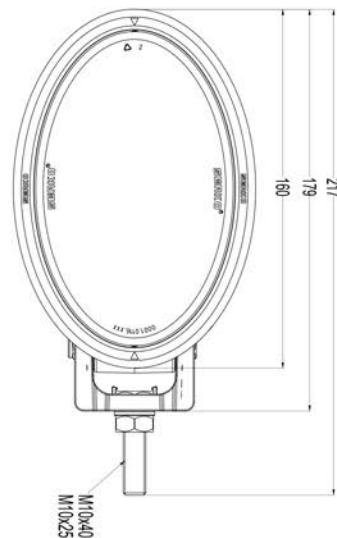

EL WORKING LAMP SIDE CONNECTION

Features

- 2K Injection technology
- Esthetic and elegant design
- Shock resistant design
- Special bulb no need cable
- PC thermoplastic lens
- Silicon coating to lens
- Easy bulb change
- Extremely high adjustment opportunities properties
- High illumination properties with optimum reflector design
- %100 tested before delivery
- Energy consumption ~50w
- 360-degree rotation design
- ~ 625 Lumen lighting values

PARTS	PARTS NAME	PARTS NO
	EL WORKING LAMP SIDE CONNECTION CLEAR LENS	0001.3706.XXX
	EL WORKING LAMP SIDE CONNECTION CLEAR LENS SS	0001.3706.XXX
	EL WORKING LAMP SIDE CONNECTION FIGURED LENS	0001.3706.XXX
	EL WORKING LAMP SIDE CONNECTION FIGURED LENS SS	0001.3706.XXX