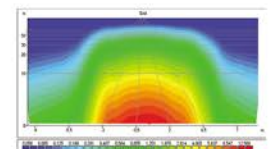

BULB

12V 50W

0001.2063.000