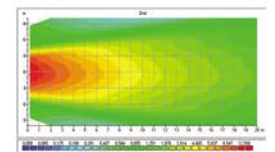

BULB

12V 50W

0001.2063.000