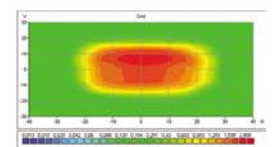

BULB

12V 50W

0001.2063.000