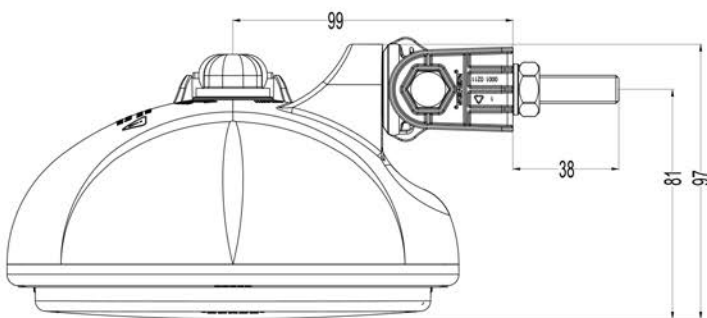

EL WORKING LAMP SIDE CONNECTION

Features

- 2K Injection technology
- Esthetic and elegant design
- Shock resistant design
- Special bulb no need cable
- PC thermoplastic lens
- Silicon coating to lens
- Easy bulb change
- Extremely high adjustment opportunities properties
- High illumination properties with optimum reflector design
- %100 tested before delivery
- Energy consumption ~50w
- 360-degree rotation design
- ~ 625 Lumen lighting values

PARTS	PARTS NAME	PARTS NO
	EL WORKING LAMP SIDE CONNECTION CLEAR LENS	0001.3706.XXX
	EL WORKING LAMP SIDE CONNECTION CLEAR LENS SS	0001.3706.XXX
	EL WORKING LAMP SIDE CONNECTION FIGURED LENS	0001.3706.XXX
	EL WORKING LAMP SIDE CONNECTION FIGURED LENS SS	0001.3706.XXX