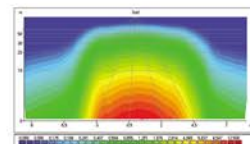

BULB	
12V 50W	0001.2063.000