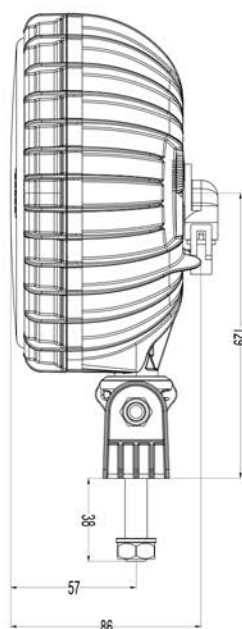

EL GT 150 WORKING LAMP SIDE CONNECTION

Features

- 2K Injection technology
- Esthetic and elegant design
- Universal usage for multi angle rotation
- Shock resistant design
- PC thermoplastic lens
- Silicon coating to lens
- Easy bulb change
- High illumination properties with optimum reflector design
- %100 tested before delivery
- Energy consumption ~50w
- 360-degree rotation design
- ~625 Lumen lighting values

| PARTS | PARTS NAME | PARTS NO |
|---|---|---------------|
|  | EL GT 150 WORKING LAMP SIDE CONNECTION | 0001.3711.XXX |
|  | EL GT 150 WORKING LAMP SIDE CONNECTION SS | 0001.3711.XXX |

| BULB | |
|---------|---------------|
| 12V 50W | 0001.2063.000 |