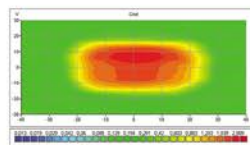

BULB	
12V 50W	0001.2063.000