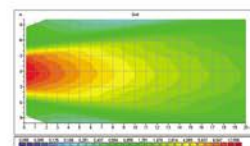

BULB	
12V 50W	0001.2063.000