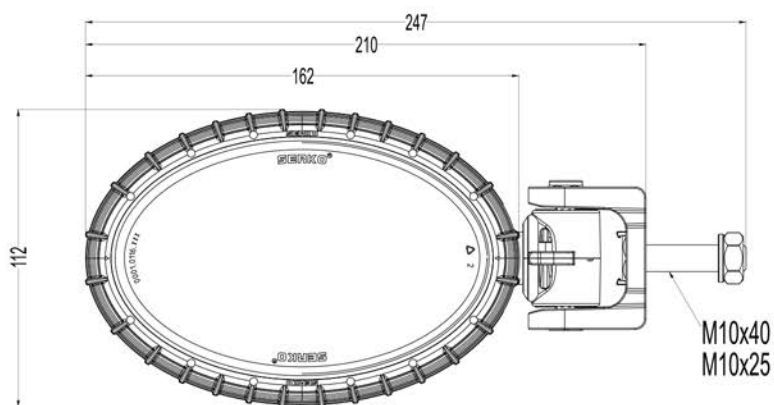

EL GT 150 WORKING LAMP SIDE CONNECTION

Features

- 2K Injection technology
- Esthetic and elegant design
- Universal usage for multi angle rotation
- Shock resistant design
- PC thermoplastic lens
- Silicon coating to lens
- Easy bulb change
- High illumination properties with optimum reflector design
- %100 tested before delivery
- Energy consumption ~50w
- 360-degree rotation design
- ~625 Lumen lighting values

| PARTS | PARTS NAME | PARTS NO |
|---|---|---------------|
|  | EL GT 150 WORKING LAMP SIDE CONNECTION | 0001.3711.XXX |
|  | EL GT 150 WORKING LAMP SIDE CONNECTION SS | 0001.3711.XXX |

| BULB | |
|---------|---------------|
| 12V 50W | 0001.2063.000 |