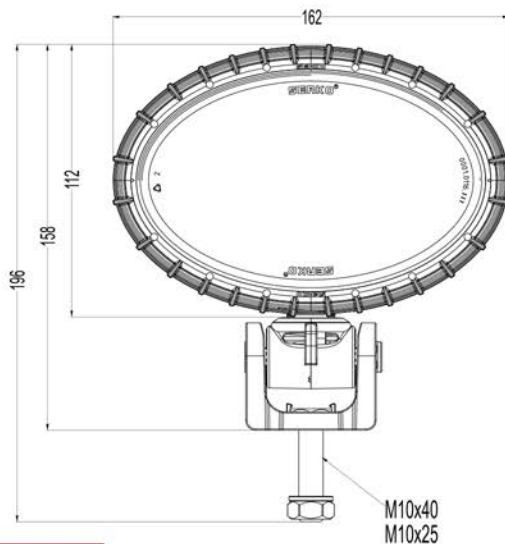

## Features

- 2K Injection technology
- Esthetic and elegant design
- Universal usage for multi angle rotation
- Shock resistant design
- PC thermoplastic lens
- Silicon coating to lens
- Easy bulb change
- High illumination properties with optimum reflector design
- %100 tested before delivery
- Energy consumption ~50w
- 360-degree rotation design
- ~625 Lumen lighting values

M10x40  
M10x25

PARTS	PARTS NAME	PARTS NO
	EL GT 150 WORKING LAMP UPRIGHT CONNECTION	0001.3712.XXX
	EL GT 150 WORKING LAMP UPRIGHT CONNECTION SS	0001.3712.XXX

BULB

12V 50W

0001.2063.000