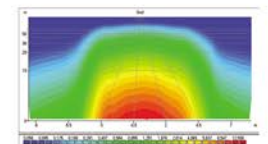

BULB

12V 50W

0001.2063.000