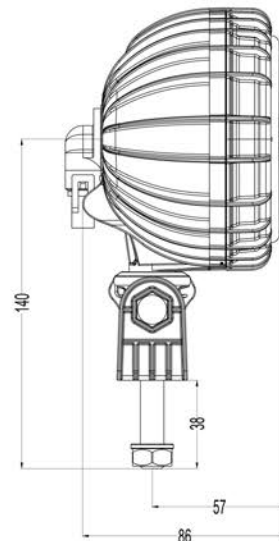

# EL GT 150 WORKING LAMP UPRIGHT CONNECTION

## Features

- 2K Injection technology
- Esthetic and elegant design
- Universal usage for multi angle rotation
- Shock resistant design
- PC thermoplastic lens
- Silicon coating to lens
- Easy bulb change
- High illumination properties with optimum reflector design
- %100 tested before delivery
- Energy consumption ~50w
- 360-degree rotation design
- ~625 Lumen lighting values

M10x40  
M10x25

PARTS	PARTS NAME	PARTS NO
	EL GT 150 WORKING LAMP UPRIGHT CONNECTION	0001.3712.XXX
	EL GT 150 WORKING LAMP UPRIGHT CONNECTION SS	0001.3712.XXX

BULB

12V 50W

0001.2063.000