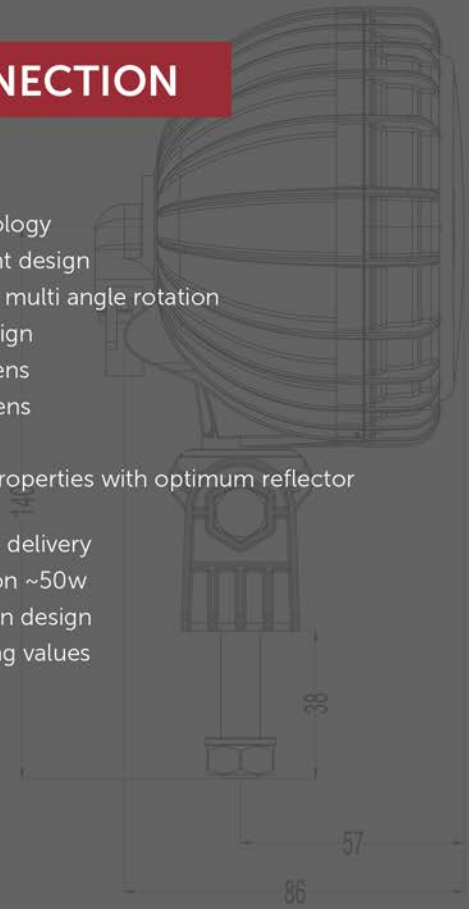

# EL GT 150 WORKING LAMP UPRIGHT CONNECTION

## Features

- 2K Injection technology
- Esthetic and elegant design
- Universal usage for multi angle rotation
- Shock resistant design
- PC thermoplastic lens
- Silicon coating to lens
- Easy bulb change
- High illumination properties with optimum reflector design
- %100 tested before delivery
- Energy consumption ~50w
- 360-degree rotation design
- ~625 Lumen lighting values

M10x40  
M10x25

PARTS	PARTS NAME	PARTS NO
	EL GT 150 WORKING LAMP UPRIGHT CONNECTION	0001.3712.XXX
	EL GT 150 WORKING LAMP UPRIGHT CONNECTION SS	0001.3712.XXX

BULB

12V 50W

0001.2063.000