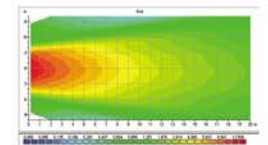

BULB

12V 50W

0001.2063.000