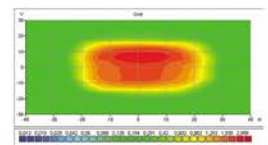

BULB

12V 50W

0001.2063.000