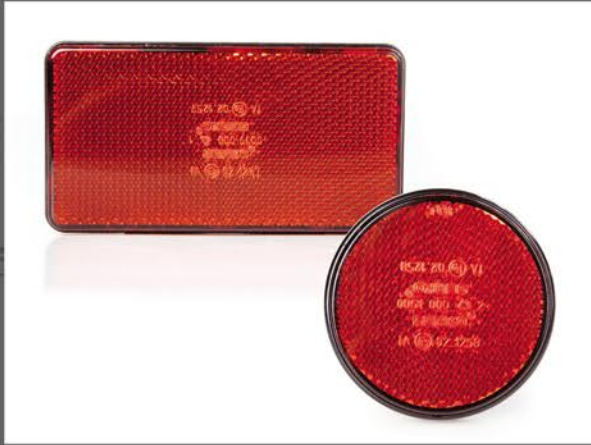

M5*15

REFLEX REFLECTORS

Features

- Homologated, ECE R3
- Different mounting opportunities

PARTS	PARTS NAME	PARTS NO
	RECTANGULAR REFLEX REFLECTORS WITH E MARK	0001.3910.000
	CIRCULAR REFLEX REFLECTORS WITH E MARK	0001.3911.000
	RECTANGULAR REFLEX REFLECTORS WITH TAPE, SS	0001.3910.002