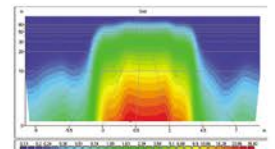

BULB

12V 50W

0001.2063.000