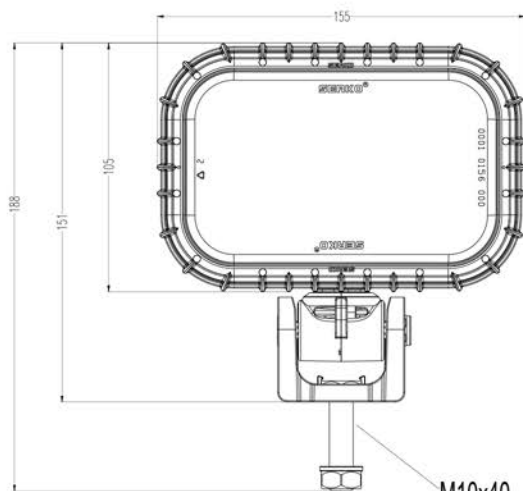

RC GT 150 WORKING LAMP UPRIGHT CONNECTION

Features

- 2K Injection technology
- Esthetic and elegant design
- Universal usage for multi angle rotation
- Shock resistant design
- PC thermoplastic lens
- Silicon coating to lens
- Easy bulb change
- High illumination properties with optimum reflector design
- %100 tested before delivery
- Energy consumption ~50w
- 360-degree rotation design
- ~725 Lumen lighting values

PARTS	PARTS NAME	PARTS NO
	RC GT 150 WORKING LAMP UPRIGHT CONNECTION	0001.3714.XXX
	RC GT 150 WORKING LAMP UPRIGHT CONNECTION SS	0001.3714.XXX

M10x40
M10x25

BULB

12V 50W

0001.2063.000