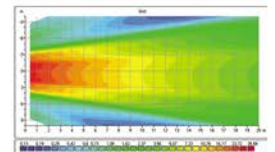

BULB

12V 50W

0001.2063.000