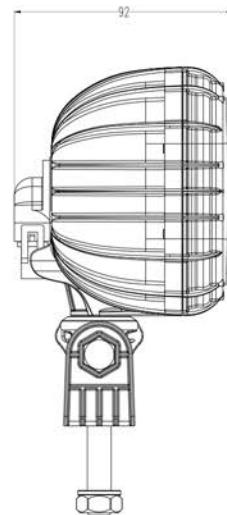

RC GT 150 WORKING LAMP UPRIGHT CONNECTION

Features

- 2K Injection technology
- Esthetic and elegant design
- Universal usage for multi angle rotation
- Shock resistant design
- PC thermoplastic lens
- Silicon coating to lens
- Easy bulb change
- High illumination properties with optimum reflector design
- %100 tested before delivery
- Energy consumption ~50w
- 360-degree rotation design
- ~725 Lumen lighting values

PARTS	PARTS NAME	PARTS NO
	RC GT 150 WORKING LAMP UPRIGHT CONNECTION	0001.3714.XXX
	RC GT 150 WORKING LAMP UPRIGHT CONNECTION SS	0001.3714.XXX

M10x40
M10x25

BULB

12V 50W

0001.2063.000