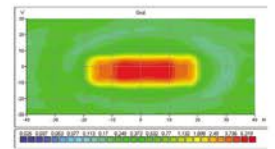

BULB

12V 50W

0001.2063.000